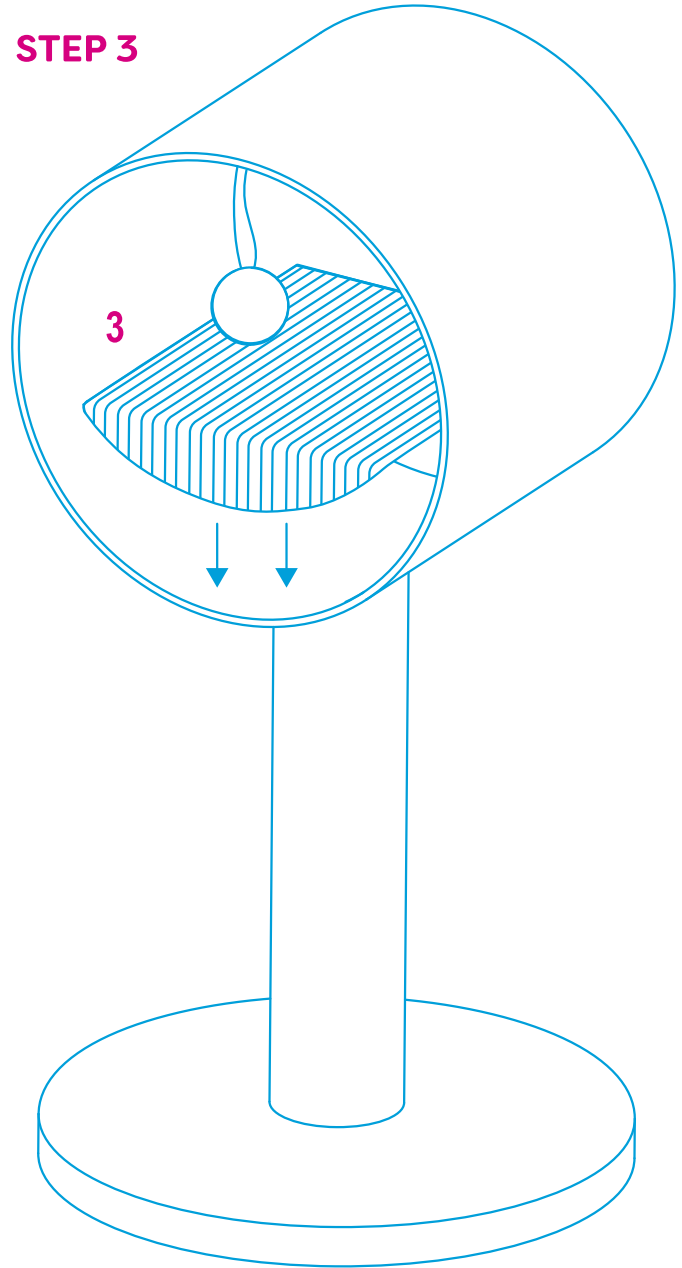

A MATTER OF CAT

31"  
Height

ITEM #11115  
OVERALL DIMENSIONS  
31" H X 15.35" W X 15.35" L

## Warnings & Cautions

- Follow instructions in this manual to avoid personal injury to pet or property damage.
- This cat tree is for cat use only, it is not suitable for children.
- Keep all tools and instructions in a safe place for future reference.
- To avoid damage, DO NOT assemble horizontally on the floor and lift to an upright position. Assemble product vertically as shown in instructions.
- Cat trees should be placed on a flat, level surface for stability.
- For additional stability, we recommend placing product against wall of corner.
- Always supervise your pet when using this item.
- Inspect product regularly and re-tighten screws as needed.
- Place your cat tree indoors away from damp areas and direct sunlight.
- If your cat tree gets torn or damaged, please discard it.
- Keep small parts away from pets/children to avoid choking hazard.

## Parts List

<p><b>A</b>  902557 1 * M8*60mm (2.375" in.)</p>	<p><b>1</b>  902434 Scratching Post 1PC</p>	<p><b>2</b>  902435 Base 1pc</p>
<p><b>B</b>  902409 1 * M8*40mm (1.5" in.)</p>	<p><b>3</b>  902436 Pillow 1PC</p>	<p><b>4</b>  902437 Tube Hideout 1PC</p>
<p><b>C</b>  902413 1PC</p>		
<p><b>D</b>  902412 1PC</p>		

# Tabby Tube Assembly Instructions

**STEP 1**

**STEP 2**

**STEP 3**

Due to ongoing product improvements,  
product photo on packaging may  
not match finished product.

[amatterofcat.com](http://amatterofcat.com)