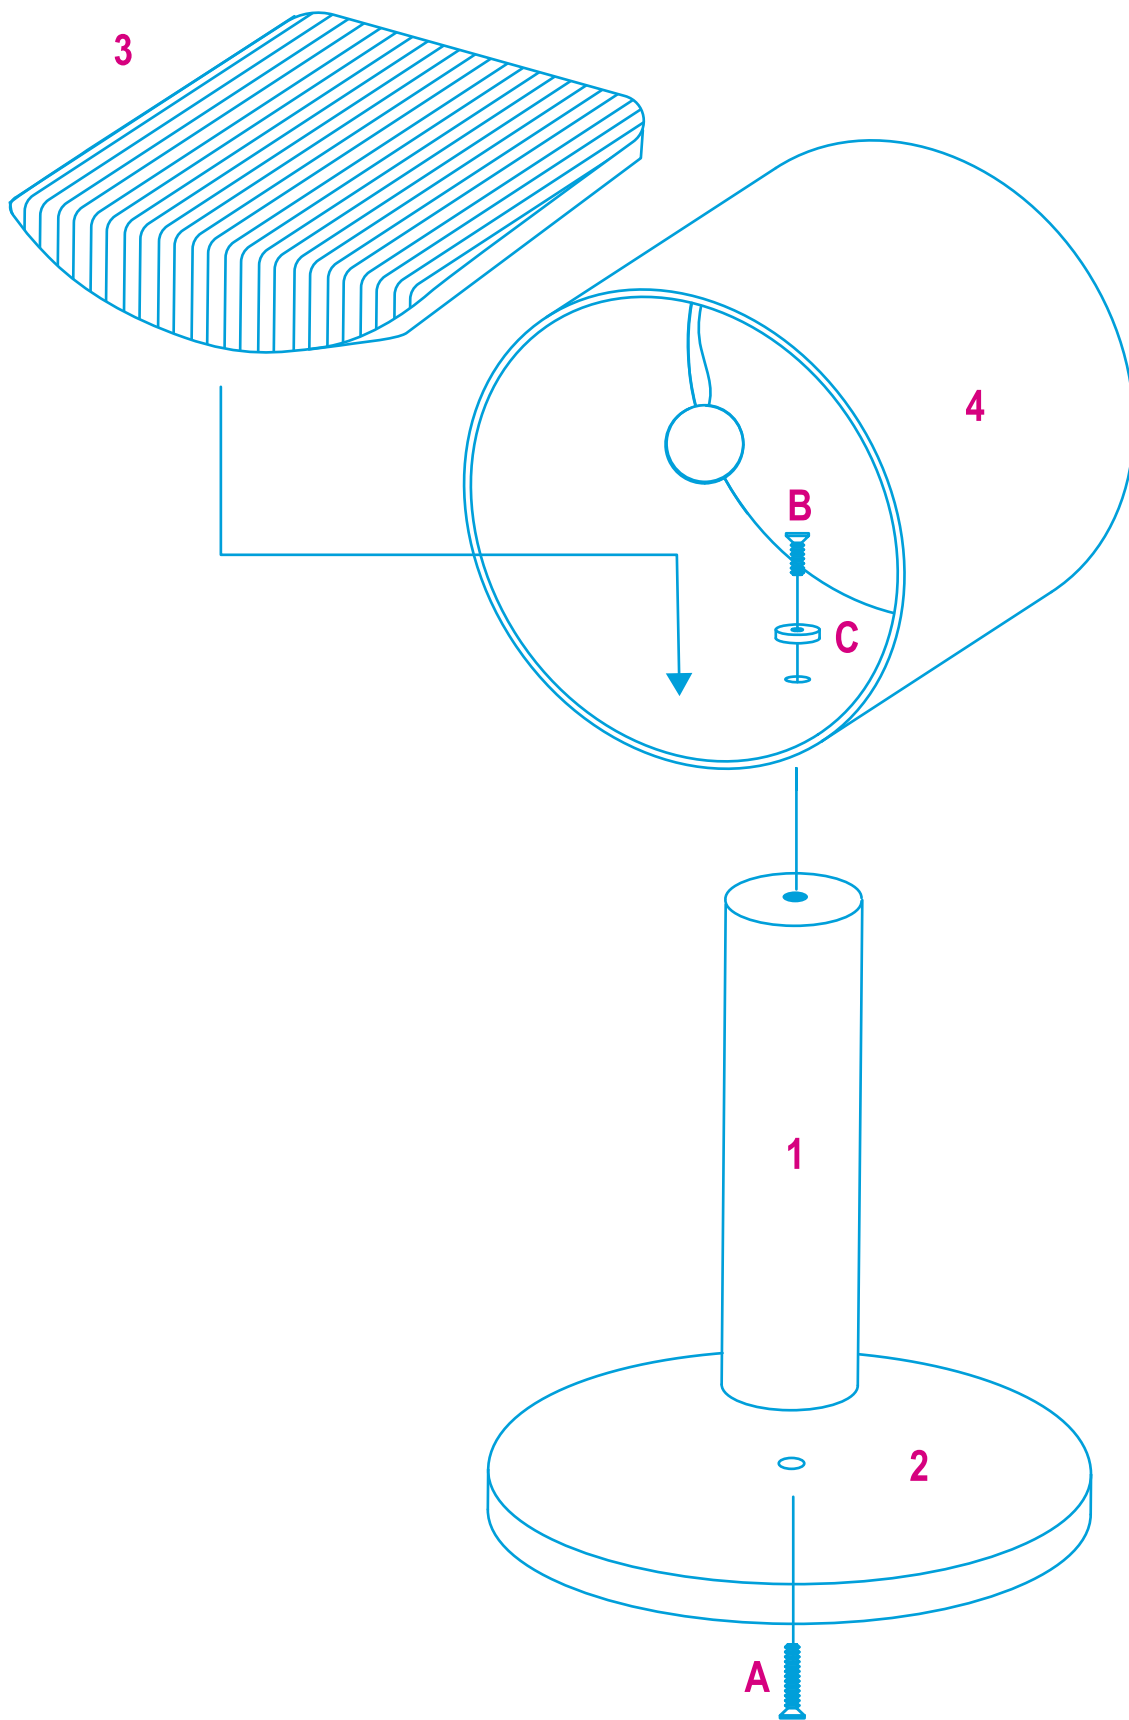

A MATTER OF CAT

31"  
Height

ITEM #11115  
OVERALL DIMENSIONS  
31" H X 15.35" W X 15.35" L

## Parts List

<p><b>A</b>  902557 1 * M8*60mm (2.375" in.)</p>	<p><b>1</b>  902434 Scratching Post 1PC</p>	<p><b>2</b>  902435 Base 1pc</p>
<p><b>B</b>  902409 1 * M8*40mm (1.5" in.)</p>	<p><b>3</b>  902436 Pillow 1PC</p>	<p><b>4</b>  902437 Tube Hideout 1PC</p>
<p><b>C</b>  902413 1PC</p>		
<p><b>D</b>  902412 1PC</p>		

# Tabby Tube Assembly Instructions

**STEP 1**

**STEP 2**

**STEP 3**

Due to ongoing product improvements,  
product photo on packaging may  
not match finished product.

[amatterofcat.com](http://amatterofcat.com)