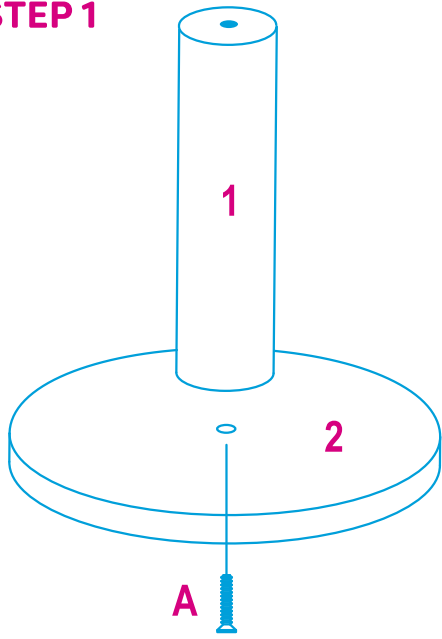

Tabby Tube Assembly Instructions

STEP 1