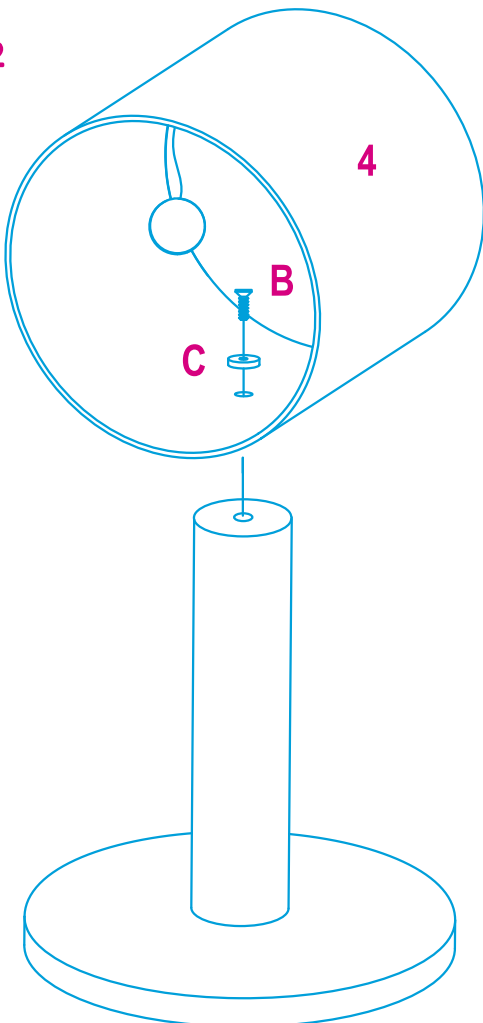

A MATTER OF CAT

31"  
Height

ITEM #11115  
OVERALL DIMENSIONS  
31" H X 15.35" W X 15.35" L

## Tabby Tube

Assembly Instructions

[amatterofcat.com](http://amatterofcat.com)

Thank you for your purchase. Follow these detailed instructions to properly assemble your Tabby Tube cat tree. As a good pet parent, read all care guides carefully prior to assembly and installation of your new cat tree.

## Parts List

<p><b>A</b>  902557 1 * M8*60mm (2.375" in.)</p>	<p><b>1</b>  902434 Scratching Post 1PC</p>	<p><b>2</b>  902435 Base 1pc</p>
<p><b>B</b>  902409 1 * M8*40mm (1.5" in.)</p>	<p><b>3</b>  902436 Pillow 1PC</p>	<p><b>4</b>  902437 Tube Hideout 1PC</p>
<p><b>C</b>  902413 1PC</p>		
<p><b>D</b>  902412 1PC</p>		

# Tabby Tube Assembly Instructions

**STEP 1**

**STEP 2**

**STEP 3**

Due to ongoing product improvements,  
product photo on packaging may  
not match finished product.

[amatterofcat.com](http://amatterofcat.com)