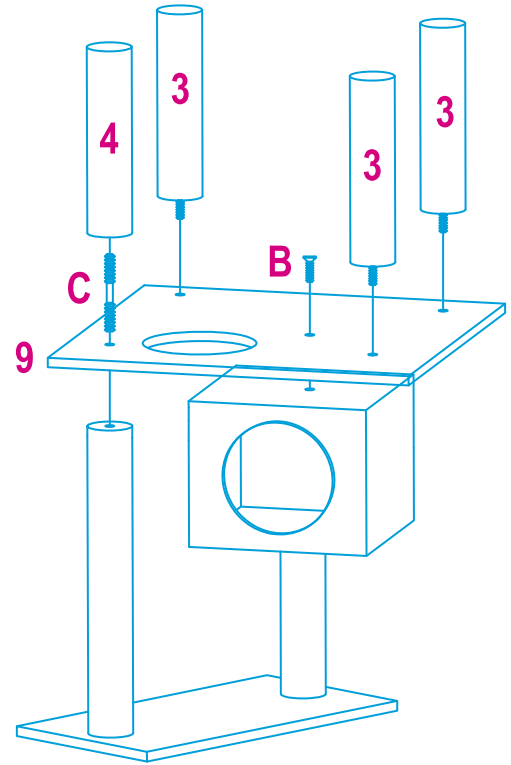

Kitty Brownstone Assembly Instructions

STEP 1

STEP 2

STEP 3

STEP 4

Due to ongoing product improvements,
product photo on packaging may
not match finished product.

amatterofcat.com