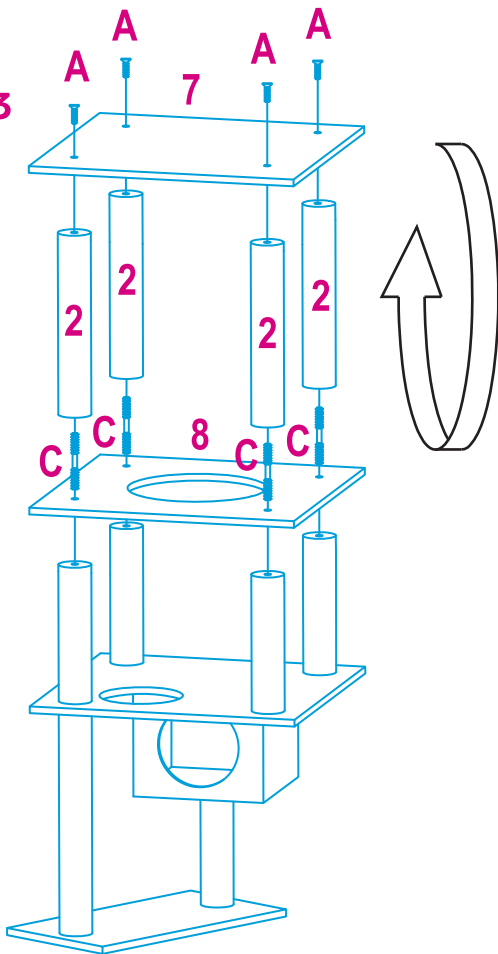

A MATTER OF CAT

62"  
Height

ITEM #11113  
OVERALL DIMENSIONS  
62" H X 23.42" W X 23.42" L

**Kitty Brownstone**

**Assembly Instructions**

[amatterofcat.com](http://amatterofcat.com)

Thank you for your purchase. Follow these detailed instructions to properly assemble your Kitty Brownstone cat tree. As a good pet parent, read all care guides carefully prior to assembly and installation of your new cat tree.

## Parts List

<p><b>A</b> </p> <p>902409 5 * M8*40mm (1.50" in.)</p>	<p><b>1</b> </p> <p>902423 Scratching Post 1 * 19-5/8 in.</p>	<p><b>2</b> </p> <p>902424 Scratching Post 4 * 15-3/4 in.</p>	<p><b>3</b> </p> <p>902425 Scratching Post 4 * 12 in.</p>	<p><b>4</b> </p> <p>902426 Scratching Post 1 * 12 in.</p>
<p><b>B</b> </p> <p>902410 1 * M8*35mm (1.40" in.)</p>	<p><b>5</b> </p> <p>902427 Scratching Post 1 * 10-1/4 in.</p>	<p><b>6</b> </p> <p>902428 Hideout 1PC</p>	<p><b>7</b> </p> <p>902429 Base 1PC</p>	<p><b>8</b> </p> <p>902430 Platform 1PC</p>
<p><b>C</b> </p> <p>902411 6 * M8*80mm (3.10" in.)</p>	<p><b>9</b> </p> <p>902431 Platform 1PC</p>	<p><b>10</b> </p> <p>902432 Platform 1PC</p>	<p><b>11</b> </p> <p>902433 Platform 1PC</p>	<p><b>12</b> </p> <p>902430 Hammock 1PC</p>
<p><b>D</b> </p> <p>902412 1PC</p>				

# Kitty Brownstone Assembly Instructions

STEP 1

STEP 2

STEP 3

STEP 4

Due to ongoing product improvements,  
product photo on packaging may  
not match finished product.

[amatterofcat.com](http://amatterofcat.com)