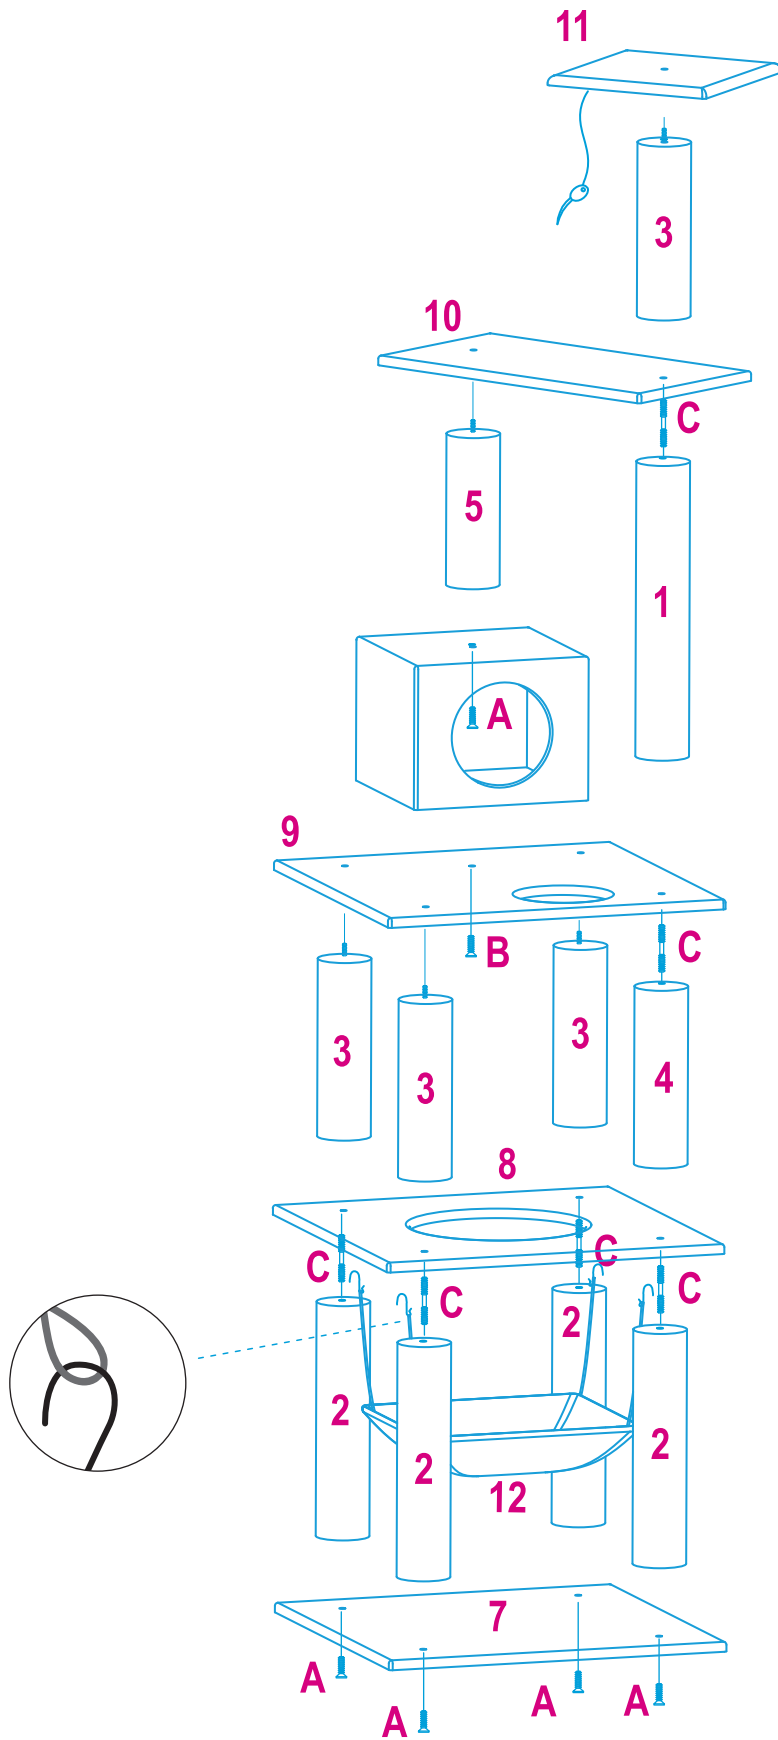

A MATTER OF CAT

62"  
Height

ITEM #11113  
OVERALL DIMENSIONS  
62" H X 23.42" W X 23.42" L

**Kitty Brownstone**

**Assembly Instructions**

[amatterofcat.com](http://amatterofcat.com)

Thank you for your purchase. Follow these detailed instructions to properly assemble your Kitty Brownstone cat tree. As a good pet parent, read all care guides carefully prior to assembly and installation of your new cat tree.

## Parts List

<p><b>A</b> </p> <p>902409 5 * M8*40mm (1.50" in.)</p>	<p><b>1</b> </p> <p>902423 Scratching Post 1 * 19-5/8 in.</p>	<p><b>2</b> </p> <p>902424 Scratching Post 4 * 15-3/4 in.</p>	<p><b>3</b> </p> <p>902425 Scratching Post 4 * 12 in.</p>	<p><b>4</b> </p> <p>902426 Scratching Post 1 * 12 in.</p>
<p><b>B</b> </p> <p>902410 1 * M8*35mm (1.40" in.)</p>	<p><b>5</b> </p> <p>902427 Scratching Post 1 * 10-1/4 in.</p>	<p><b>6</b> </p> <p>902428 Hideout 1PC</p>	<p><b>7</b> </p> <p>902429 Base 1PC</p>	<p><b>8</b> </p> <p>902430 Platform 1PC</p>
<p><b>C</b> </p> <p>902411 6 * M8*80mm (3.10" in.)</p>	<p><b>9</b> </p> <p>902431 Platform 1PC</p>	<p><b>10</b> </p> <p>902432 Platform 1PC</p>	<p><b>11</b> </p> <p>902433 Platform 1PC</p>	<p><b>12</b> </p> <p>902430 Hammock 1PC</p>
<p><b>D</b> </p> <p>902412 1PC</p>				

# Kitty Brownstone Assembly Instructions

STEP 1

STEP 2

STEP 3

STEP 4

Due to ongoing product improvements,  
product photo on packaging may  
not match finished product.

[amatterofcat.com](http://amatterofcat.com)