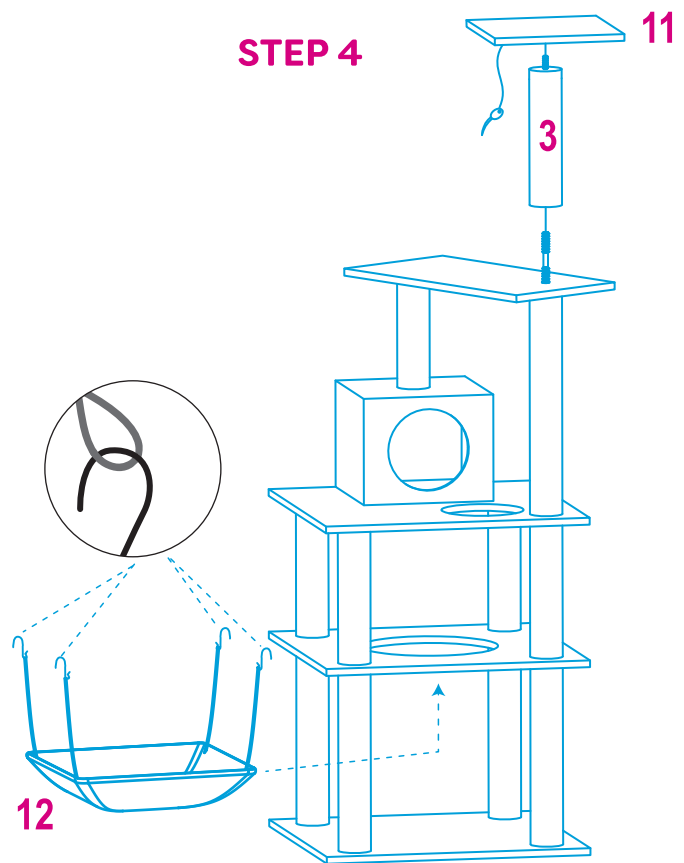

A MATTER OF CAT

62"  
Height

ITEM #11113  
OVERALL DIMENSIONS  
62" H X 23.42" W X 23.42" L

**Kitty Brownstone**

**Assembly Instructions**

[amatterofcat.com](http://amatterofcat.com)

Thank you for your purchase. Follow these detailed instructions to properly assemble your Kitty Brownstone cat tree. As a good pet parent, read all care guides carefully prior to assembly and installation of your new cat tree.

## Warnings & Cautions

- Follow instructions in this manual to avoid personal injury to pet or property damage.
- This cat tree is for cat use only, it is not suitable for children.
- Keep all tools and instructions in a safe place for future reference.
- To avoid damage, DO NOT assemble horizontally on the floor and lift to an upright position. Assemble product vertically as shown in instructions.
- Cat trees should be placed on a flat, level surface for stability.
- For additional stability, we recommend placing product against wall of corner.
- Always supervise your pet when using this item.
- Inspect product regularly and re-tighten screws as needed.
- Place your cat tree indoors away from damp areas and direct sunlight.
- If your cat tree gets torn or damaged, please discard it.
- Keep small parts away from pets/children to avoid choking hazard.

# Kitty Brownstone Assembly Instructions

STEP 1

STEP 2

STEP 3

STEP 4

Due to ongoing product improvements,  
product photo on packaging may  
not match finished product.

[amatterofcat.com](http://amatterofcat.com)