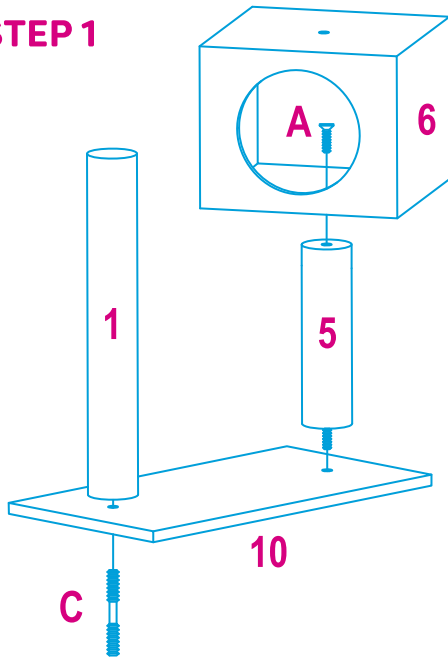

Kitty Brownstone Assembly Instructions

STEP 1